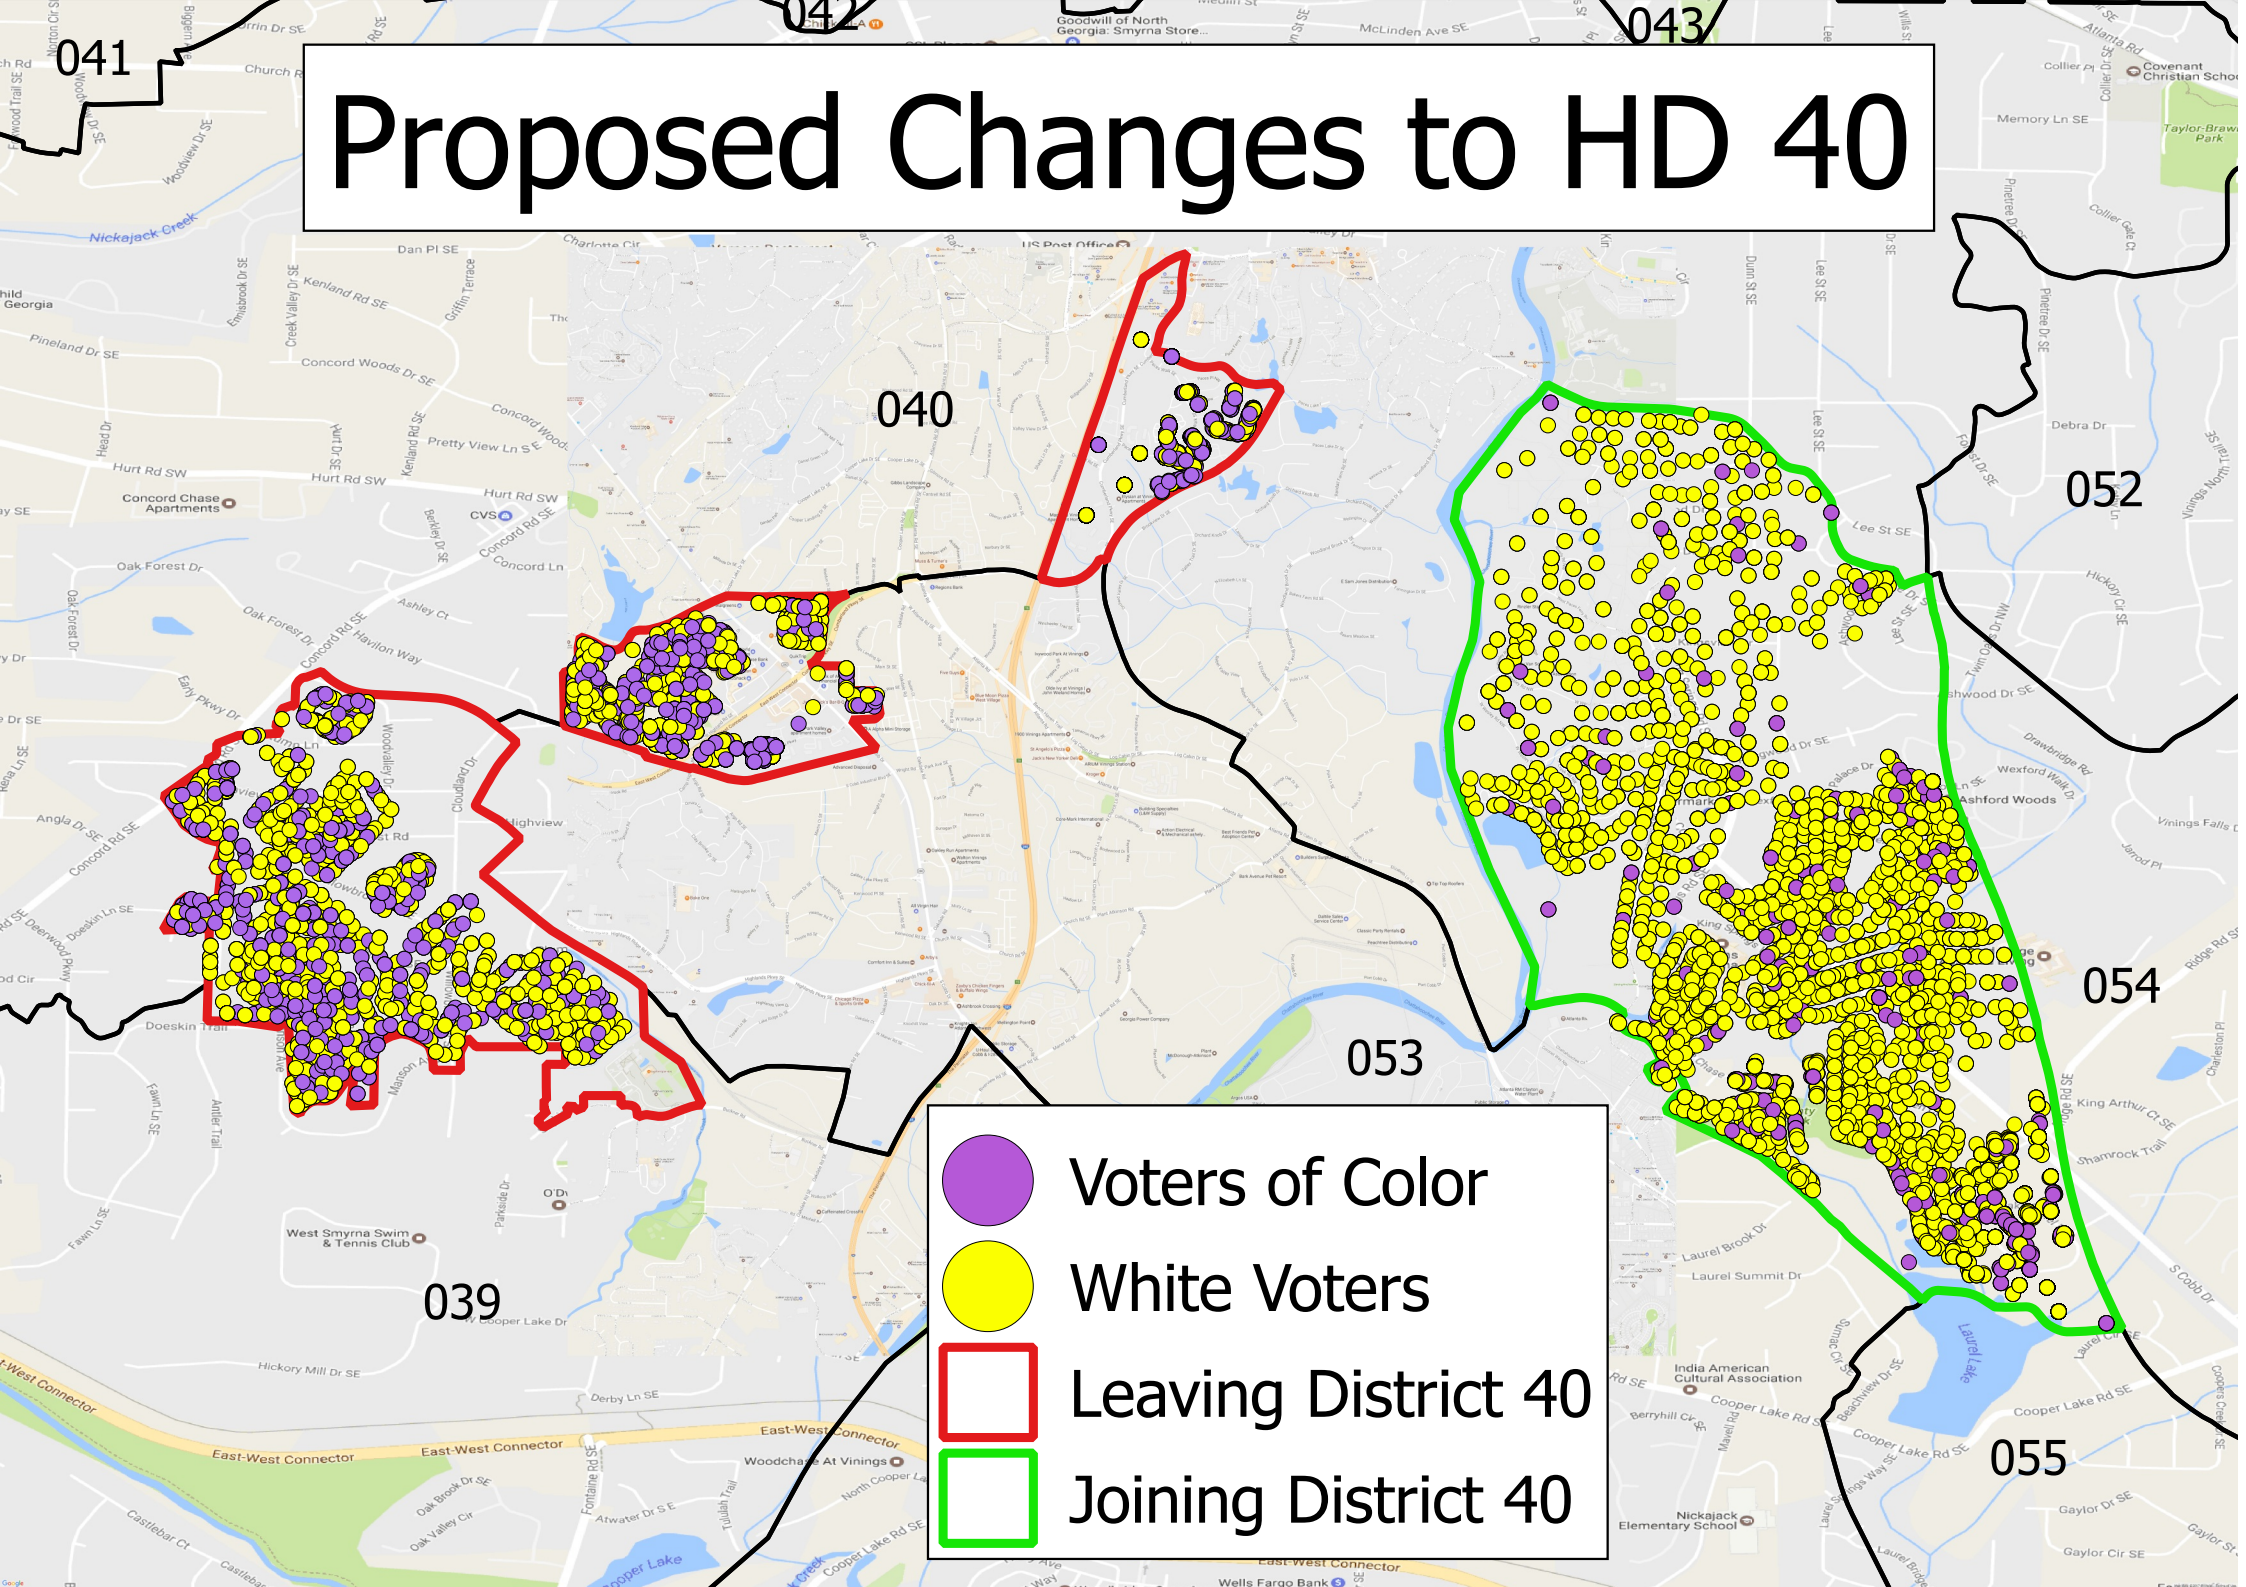

# Proposed Changes to HD 40

-  Voters of Color
-  White Voters
-  Leaving District 40
-  Joining District 40